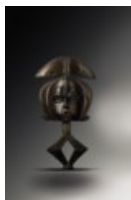

LOT 12
THE CORAY-KERCHACHE KOTA-NDASSA RELIQUARY
FIGURE
GABON
Height: 22 3/4 in. (58 cm.)

ESTIMATE
$900,000 - $1,500,000
PRICE REALIZED
$972,500