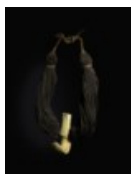

### 6 Lots for Sale 16150

---

**LOT 1**  
THE PÉNOT *NALAWAN* MASK  
SOUTHWESTERN MALAKULA, VANUATU  
Height: 7 in. (17.7 cm.)

**ESTIMATE**  
\$60,000 - \$90,000  
**PRICE REALIZED**  
\$56,250

**LOT 2**  
A HAWAIIAN NECKLACE, *LEI NIHO PALAOA*  
UNITED STATES  
Pendant: 4 1/8 in. (10.4 cm.) high; necklace: 12 1/4 in. (31.1 cm.)  
high, 6 3/4 in. (17.1 cm.) wide